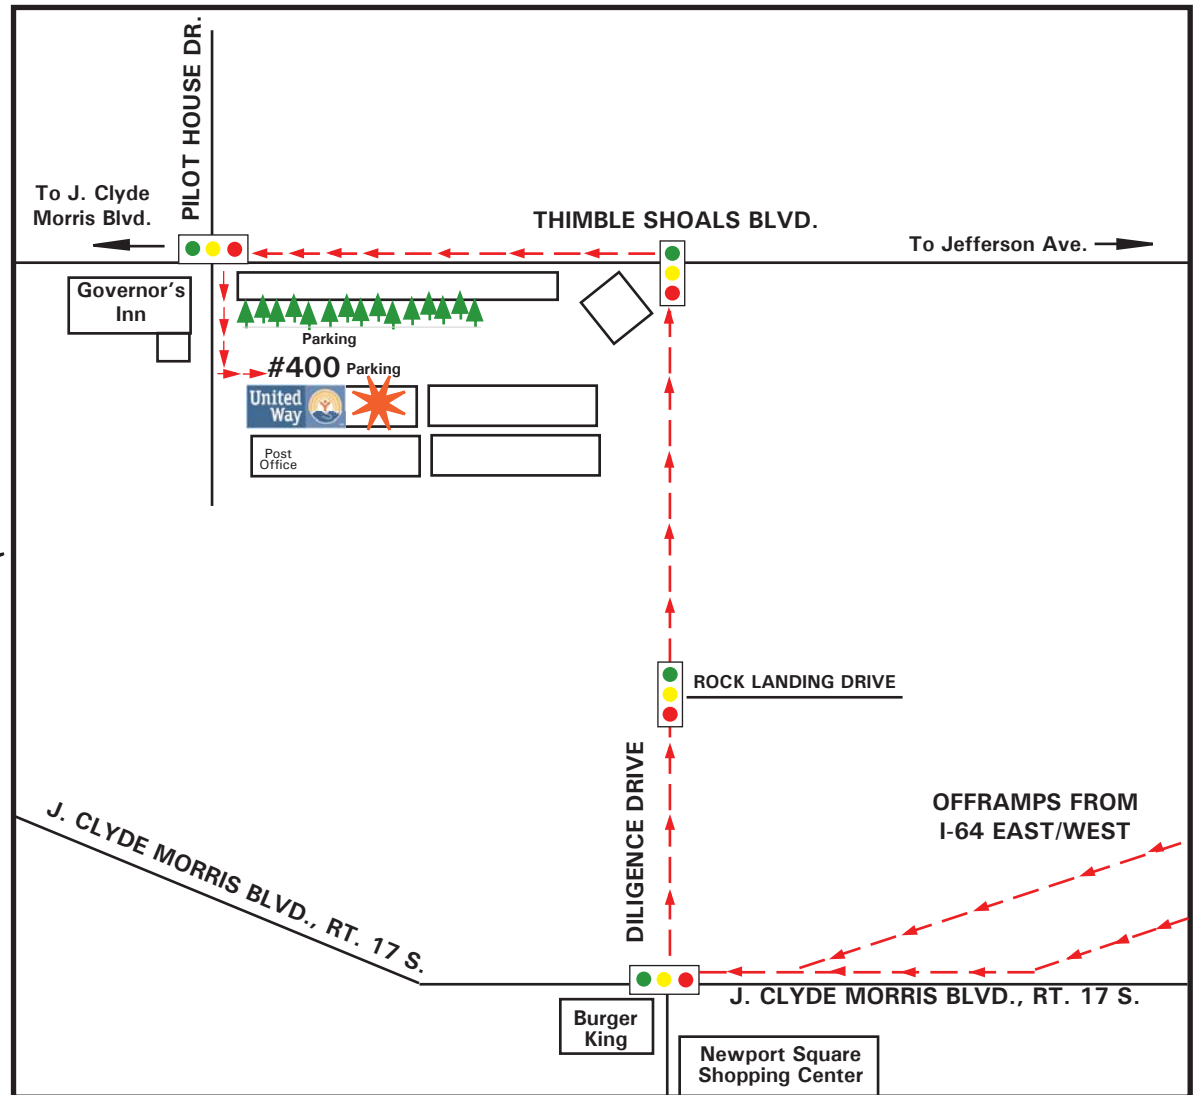

# Directions to United Way of the Virginia Peninsula

## **FROM I-64 EAST & WEST**

Take the **J. CLYDE MORRIS BLVD., RT. 17 SOUTH EXIT** (not the J. Clyde - Yorktown Exit)  
**BEAR RIGHT** onto J. Clyde Morris Blvd. and stay in the right lane.

**TURN RIGHT** onto **DILIGENCE DRIVE**. Continue until the dead-end at Thimble Shoals.

**TURN LEFT** onto **THIMBLE SHOALS BLVD.**

At the first traffic light, (**PILOT HOUSE DRIVE**), **TURN LEFT** into Executive Center.

The United Way building is **BUILDING 400**, the second set of buildings on the left side.

**PARKING** is available in front of the building and in any unreserved adjacent parking areas.