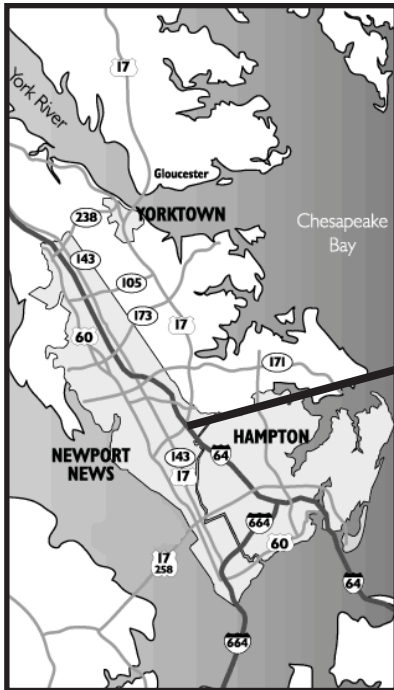

# Directions to United Way of the Virginia Peninsula

## **FROM I-64 EAST & WEST**

Take the **J. CLYDE MORRIS BLVD., RT. 17 SOUTH EXIT** (not the J. Clyde - Yorktown Exit)  
**BEAR RIGHT** onto J. Clyde Morris Blvd. and stay in the right lane.

**TURN RIGHT** onto **DILIGENCE DRIVE**. Continue until the dead-end at Thimble Shoals.